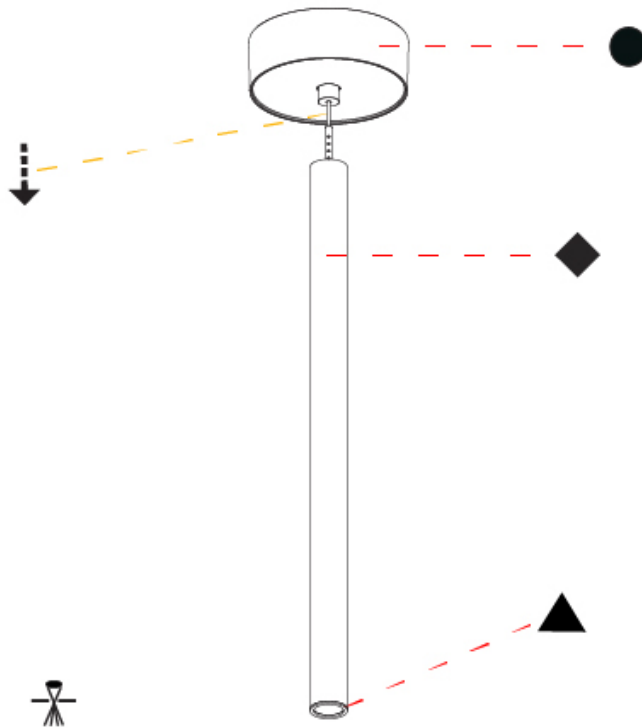

#### PHYSICAL

Shape: Cylinder  
 Diameter (mm): 28  
 Diameter (in): 1 1/8  
 Height (mm): 450  
 Height (in): 17 11/16  
 Max. Overall Height (mm): 2450  
 Max. Overall Height (in): 96 7/16  
 Light Distribution: Downlight  
 Weight (kg): 0.64  
 Weight (lbs): 1.41  
 Diffuser: Shine Ring - Opal / Yellow / Orange / Red / Blue / Green  
 Fixture Finish: SSR / BKV / CWI / CRY / HAB / UFT / ITA / RUA / FTG / MYG / LOD / PUS / FRO / FUP / KIA / POP / BLS / SPG / MEY / GOH / GUM / CHC / COM / ABZ / JAG / OBR / MOS / ROR  
 Fixture Material: Aluminum  
 Cable Details: 2000mm or 4000mm Black Cable

#### OPTICAL

Optic°: 24 / 32 / 58

## HANGOVER PLUG SHINE MONOPOINT SURFACE CANOPY SUSPENSION

A30849-

PROJECT \_\_\_\_\_

TYPE \_\_\_\_\_

SPECIFIER \_\_\_\_\_

QUANTITY \_\_\_\_\_

DATE \_\_\_\_\_

A